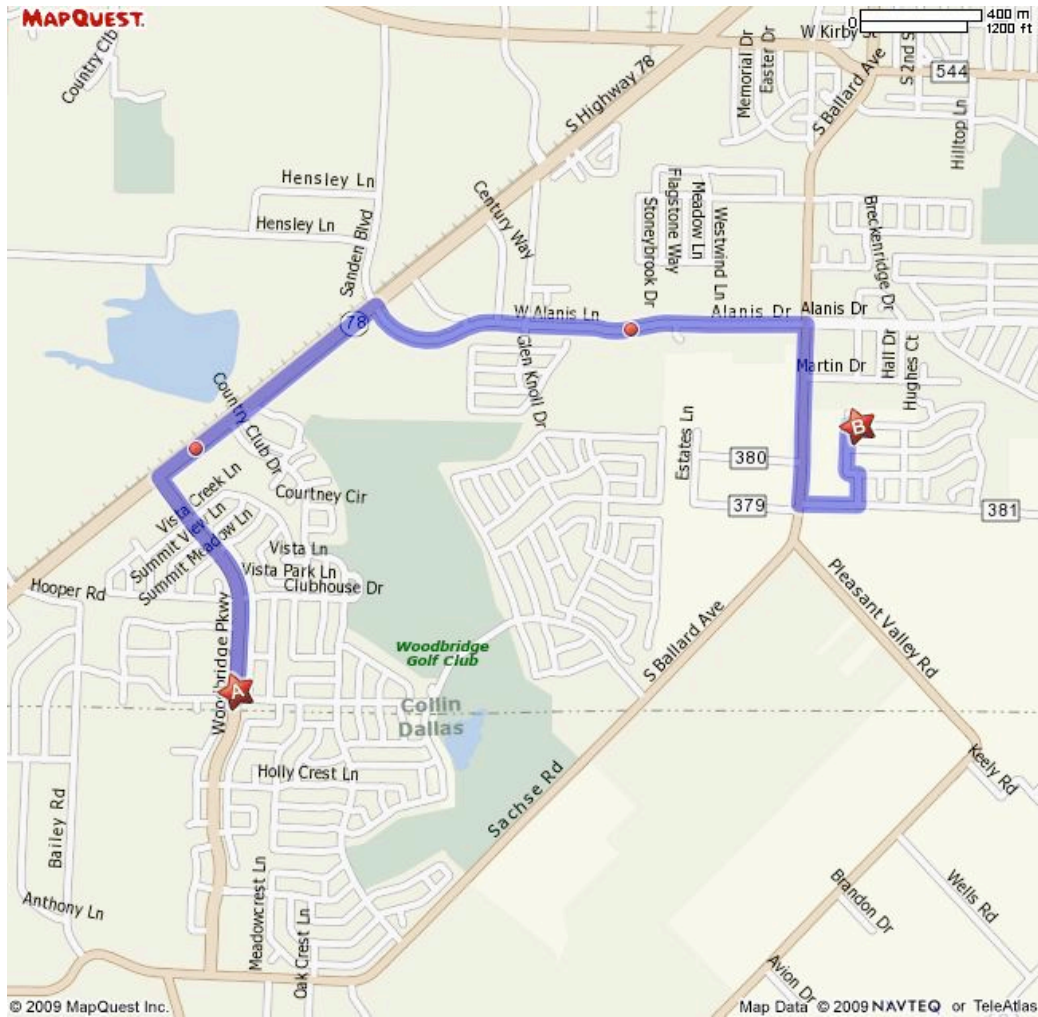

Total Travel Estimates: 9 minutes / 3.37 miles

A: Wylie ISD-COX Elementary: 7009 Woodbridge Pkwy, Sachse, TX 75048

	1: Start out going SOUTH on WOODBIDGE PKWY toward CREEK CROSSING LN .	0.0 mi
	2: Make a U-TURN at CREEK CROSSING LN onto WOODBIDGE PKWY .	0.6 mi
	3: Turn RIGHT onto TX-78 N .	0.7 mi
	4: Turn RIGHT .	0.4 mi
	5: Stay STRAIGHT to go onto W ALANIS LN/ALANIS DR . Continue to follow ALANIS DR (Portions unpaved).	0.8 mi
	6: Turn RIGHT onto S BALLARD AVE .	0.4 mi
	7: Turn LEFT onto ELM RD/CR-381 .	0.2 mi
	8: Turn LEFT onto MUDDY CREEK DR .	0.1 mi
	9: Turn LEFT onto ROCKBROOK DR .	0.0 mi
	10: ROCKBROOK DR becomes BROOKRIDGE DR .	0.1 mi
	11: Turn RIGHT onto SHADYBROOK DR .	0.0 mi
	12: 121 SHADYBROOK DR is on the LEFT .	0.0 mi

A to B Travel Estimates : 9 minutes / 3.37 miles

B: 121 Shadybrook Dr, Wylie, TX 75098-4805

Total Travel Estimates: 9 minutes / 3.37 miles

All rights reserved. Use subject to License/Copyright Map Legend
Directions and maps are informational only. We make no warranties on the accuracy of their content, road conditions or route usability or expeditiousness. You assume all risk of use. MapQuest and its suppliers shall not be liable to you for any loss or delay resulting from your use of MapQuest. Your use of MapQuest means you agree to our [Terms of Use](#)